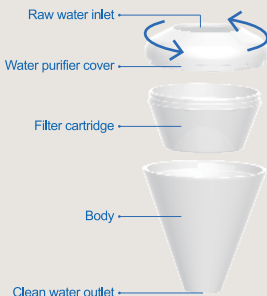

## iWATER KEGLE FILTER

### Product introduction

This Product adapt the design of the imported coconut shell activated carbon filter cartridge, effectively reduce turbidity, remove impurity, chlorine, etc. in your water. You do not need to install it, just filter the tap water through its inlet and get clean water.

### Product parameters

Measurement	125x101.5x101.5mm	Filtering flow rate	1L/min
Raw water	Tap water	Product weight	235g
Filter lifespan	60L	Inlet water temperature	5~38℃